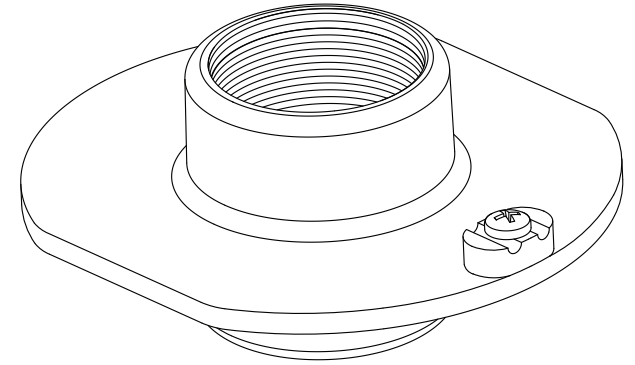

1-1/2" No Leak Flange

Part No.
WS-15

Parts List	
QTY	Description
1	Bronze WaterStop Body 1-1/2"
1	10-24 x 3/8" Brass Screw

Page 1 of 1

- Corrosion Resistant Bronze
- Fits 1-1/2" Pipe Threads or 1-1/2" Straight Threads
Please Specify what style threads to be machined in casting.