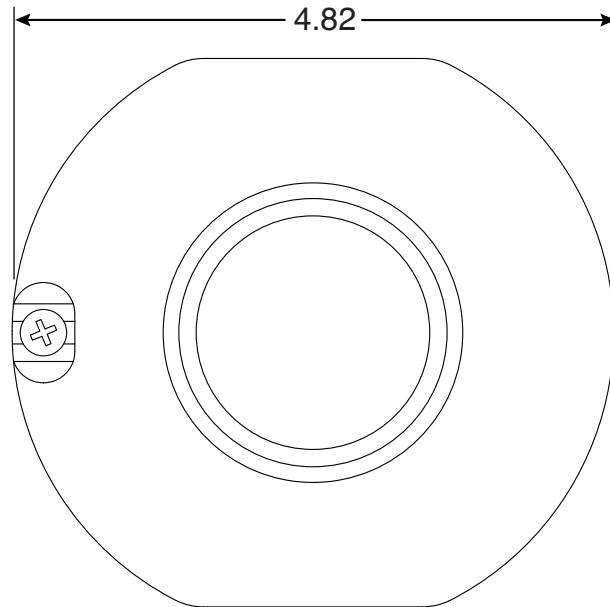

1-1/2" No Leak Flange

Part No.
WS-15

Parts List	
QTY	Description
1	Bronze WaterStop Body 1-1/2"
1	10-24 x 3/8" Brass Screw

Page 1 of 1

- Corrosion Resistant Bronze
- Fits 1-1/2" Pipe Threads or 1-1/2" Straight Threads
Please Specify what style threads to be machined in casting.