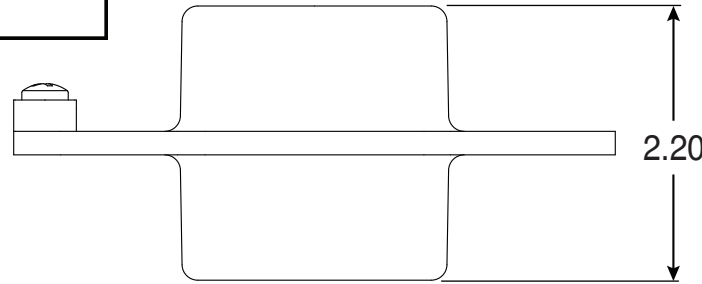

1-1/2" No Leak Flange

Part No.
WS-15

Parts List	
QTY	Description
1	Bronze WaterStop Body 1-1/2"
1	10-24 x 3/8" Brass Screw

Page 1 of 1

- Corrosion Resistant Bronze
- Fits 1-1/2" Pipe Threads or 1-1/2" Straight Threads
Please Specify what style threads to be machined in casting.