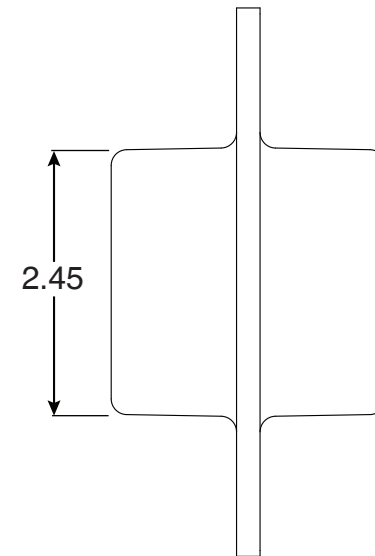

1-1/2" No Leak Flange

Part No.
WS-15

Parts List	
QTY	Description
1	Bronze WaterStop Body 1-1/2"
1	10-24 x 3/8" Brass Screw

Page 1 of 1

- Corrosion Resistant Bronze
- Fits 1-1/2" Pipe Threads or 1-1/2" Straight Threads
Please Specify what style threads to be machined in casting.