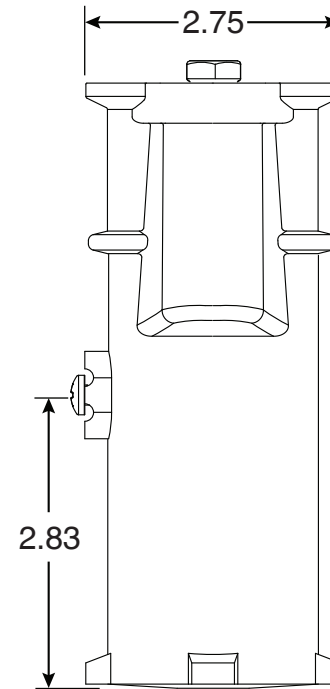

6 Inch Bronze Big Boy Socket

Part No.
PS-6019-BC

Parts List	
QTY	Description
1	PS-6019-BC Socket Bronze
1	PW-6C Wedge
1	5/16" Stainless Steel Washer
1	5/16-18 x 1-3/4" SS Bolt
1	10-24 x 3/8" Brass Screw

Uses Wedge Assembly
PW-6C

*PS-6019-BC Comes with Hex Bolt
*PW-6C comes with Countersink bolt

- 6" Deep Bronze Socket
- Accommodates 1.90" OD Tubing
- Uses PW-6C Wedge Assembly
- Limited Lifetime Warranty

Anchors Must Drain to Prevent Corrosion

Page 1 of 1