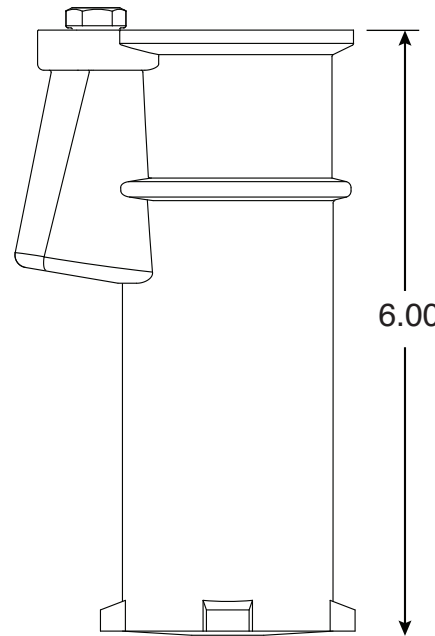

6 Inch Bronze Big Boy Socket

Part No.
PS-6019-BC

Parts List	
QTY	Description
1	PS-6019-BC Socket Bronze
1	PW-6C Wedge
1	5/16" Stainless Steel Washer
1	5/16-18 x 1-3/4" SS Bolt
1	10-24 x 3/8" Brass Screw

Uses Wedge Assembly
PW-6C

*PS-6019-BC Comes with Hex Bolt
*PW-6C comes with Countersink bolt

- 6" Deep Bronze Socket
- Accommodates 1.90" OD Tubing
- Uses PW-6C Wedge Assembly
- Limited Lifetime Warranty

Anchors Must Drain to Prevent Corrosion

Page 1 of 1