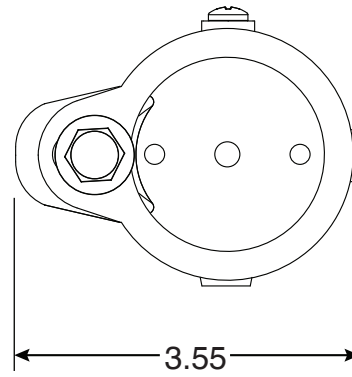

6 Inch Bronze Big Boy Socket

Part No.
PS-6019-BC

Parts List	
QTY	Description
1	PS-6019-BC Socket Bronze
1	PW-6C Wedge
1	5/16" Stainless Steel Washer
1	5/16-18 x 1-3/4" SS Bolt
1	10-24 x 3/8" Brass Screw

Uses Wedge Assembly
PW-6C

*PS-6019-BC Comes with Hex Bolt
*PW-6C comes with Countersink bolt

- 6" Deep Bronze Socket
- Accommodates 1.90" OD Tubing
- Uses PW-6C Wedge Assembly
- Limited Lifetime Warranty

Anchors Must Drain to Prevent Corrosion

Page 1 of 1