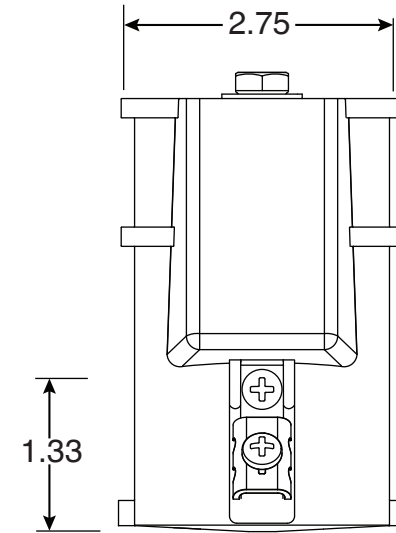

# 4 Inch Plastic Socket

Part No.  
PS-4019-P

| Parts List |                              |
|------------|------------------------------|
| QTY        | Description                  |
| 1          | PS-4019-P Socket Plastic     |
| 1          | PW-P Wedge                   |
| 1          | 5/16" Stainless Steel Washer |
| 1          | 5/16-18 x 2" SS Bolt         |
| 1          | 10-24 x 3/8" Brass Screw     |
| 1          | UL Bonding Clip Assembly     |

Uses Wedge Assembly  
PW-P

- 4" Deep Plastic Socket
- Accommodates 1.90" OD Tubing
- Uses PW-P Wedge Assembly
- Limited 10 Year Warranty

\*\*\*Anchors Must Drain to Prevent Corrosion\*\*\*