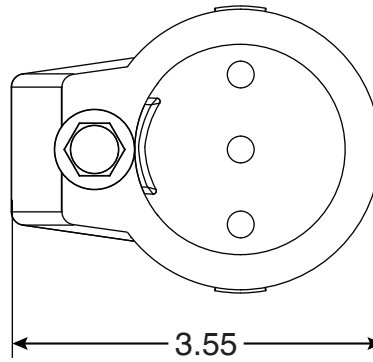

# 4 Inch Plastic Socket

Part No.  
PS-4019-P

| Parts List |                              |
|------------|------------------------------|
| QTY        | Description                  |
| 1          | PS-4019-P Socket Plastic     |
| 1          | PW-P Wedge                   |
| 1          | 5/16" Stainless Steel Washer |
| 1          | 5/16-18 x 2" SS Bolt         |
| 1          | 10-24 x 3/8" Brass Screw     |
| 1          | UL Bonding Clip Assembly     |

Uses Wedge Assembly  
PW-P

- 4" Deep Plastic Socket
- Accommodates 1.90" OD Tubing
- Uses PW-P Wedge Assembly
- Limited 10 Year Warranty

\*\*\*Anchors Must Drain to Prevent Corrosion\*\*\*