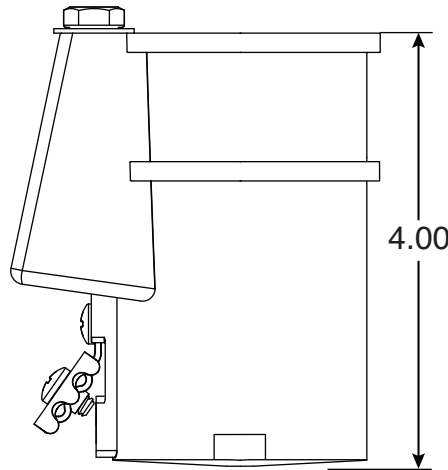

# 4 Inch Plastic Socket

Part No.  
PS-4019-P

| Parts List |                              |
|------------|------------------------------|
| QTY        | Description                  |
| 1          | PS-4019-P Socket Plastic     |
| 1          | PW-P Wedge                   |
| 1          | 5/16" Stainless Steel Washer |
| 1          | 5/16-18 x 2" SS Bolt         |
| 1          | 10-24 x 3/8" Brass Screw     |
| 1          | UL Bonding Clip Assembly     |

Uses Wedge Assembly  
PW-P

- 4" Deep Plastic Socket
- Accommodates 1.90" OD Tubing
- Uses PW-P Wedge Assembly
- Limited 10 Year Warranty

\*\*\*Anchors Must Drain to Prevent Corrosion\*\*\*