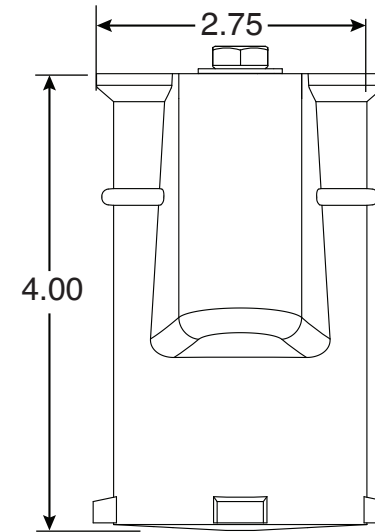

4 Inch Aluminum Hanover Clone Socket

Part No.
PS-4019-C

Parts List	
QTY	Description
1	PS-4019-C Socket Aluminum
1	PW-4C Wedge
1	5/16" Stainless Steel Washer
1	5/16-18 x 1-3/4" SS Bolt
1	10-24 x 3/8" Brass Screw

Uses Wedge Assembly
PW-4C

Page 1 of 1

- 4" Deep Aluminum Socket
- Accommodates 1.90" OD Tubing
- Uses PW-4C Wedge Assembly ***Anchors
Must Drain to Prevent Corrosion***

Perma-Cast Co. Pueblo, CO
www.permacastonline.com
Call 719-544-9544