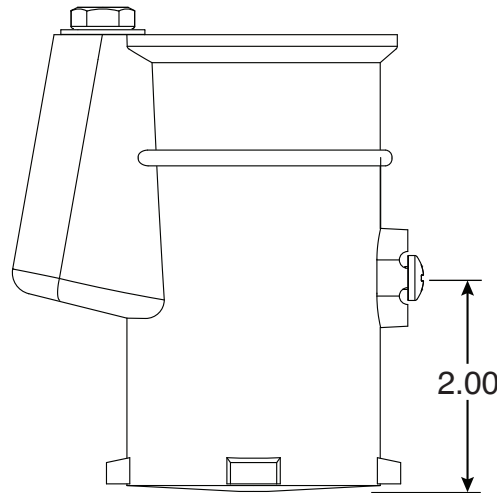

4 Inch Aluminum Hanover Clone Socket

Part No.
PS-4019-C

Parts List	
QTY	Description
1	PS-4019-C Socket Aluminum
1	PW-4C Wedge
1	5/16" Stainless Steel Washer
1	5/16-18 x 1-3/4" SS Bolt
1	10-24 x 3/8" Brass Screw

Uses Wedge Assembly
PW-4C

Page 1 of 1

- 4" Deep Aluminum Socket
- Accommodates 1.90" OD Tubing
- Uses PW-4C Wedge Assembly ***Anchors
Must Drain to Prevent Corrosion***

Perma-Cast Co. Pueblo, CO
www.permacastonline.com
Call 719-544-9544