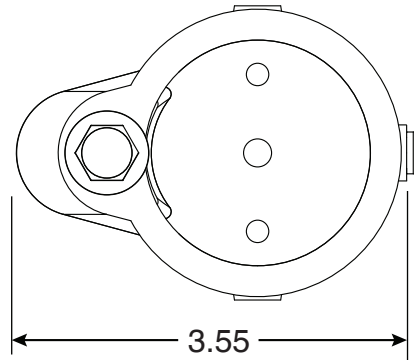

4 Inch Aluminum Hanover Clone Socket

Part No.
PS-4019-C

Parts List	
QTY	Description
1	PS-4019-C Socket Aluminum
1	PW-4C Wedge
1	5/16" Stainless Steel Washer
1	5/16-18 x 1-3/4" SS Bolt
1	10-24 x 3/8" Brass Screw

Uses Wedge Assembly
PW-4C

Page 1 of 1

- 4" Deep Aluminum Socket
- Accommodates 1.90" OD Tubing
- Uses PW-4C Wedge Assembly ***Anchors
Must Drain to Prevent Corrosion***

Perma-Cast Co. Pueblo, CO
www.permacastonline.com
Call 719-544-9544