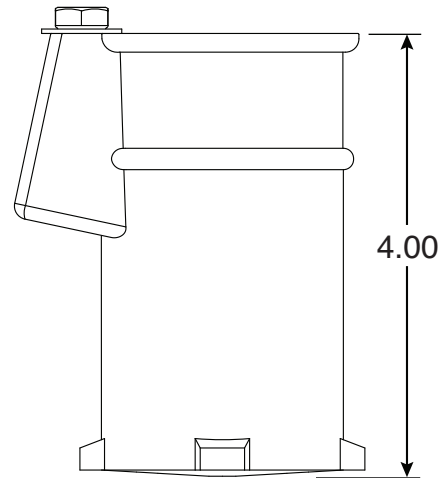

4 Inch Bronze Perma-Socket

Part No.
PS-4019-B

Parts List	
QTY	Description
1	PS-4019-B Socket Bronze
1	PW Wedge
1	5/16" Stainless Steel Washer
1	5/16-18 x 1-1/2" SS Bolt
1	10-24 x 3/8" Brass Screw

Uses Wedge Assembly
PW

- 4" Deep Bronze Socket
- Accommodates 1.90" OD Tubing
- Uses PW Wedge Assembly
- Limited Lifetime Warranty

Anchors Must Drain to Prevent Corrosion

Page 1 of 1

Perma-Cast Co. Pueblo, CO
www.permacastonline.com
Call 719-544-9544