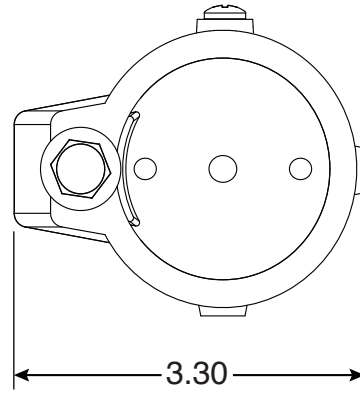

4 Inch Bronze Perma-Socket

Part No.
PS-4019-B

Parts List	
QTY	Description
1	PS-4019-B Socket Bronze
1	PW Wedge
1	5/16" Stainless Steel Washer
1	5/16-18 x 1-1/2" SS Bolt
1	10-24 x 3/8" Brass Screw

Uses Wedge Assembly
PW

- 4" Deep Bronze Socket
- Accommodates 1.90" OD Tubing
- Uses PW Wedge Assembly
- Limited Lifetime Warranty

Anchors Must Drain to Prevent Corrosion

Page 1 of 1

Perma-Cast Co. Pueblo, CO
www.permacastonline.com
Call 719-544-9544