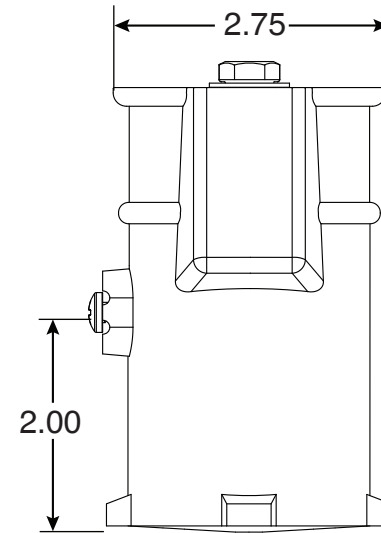

4 Inch Bronze Perma-Socket

Part No.
PS-4019-B

Parts List	
QTY	Description
1	PS-4019-B Socket Bronze
1	PW Wedge
1	5/16" Stainless Steel Washer
1	5/16-18 x 1-1/2" SS Bolt
1	10-24 x 3/8" Brass Screw

Uses Wedge Assembly
PW

- 4" Deep Bronze Socket
- Accommodates 1.90" OD Tubing
- Uses PW Wedge Assembly
- Limited Lifetime Warranty

Anchors Must Drain to Prevent Corrosion

Page 1 of 1

Perma-Cast Co. Pueblo, CO
www.permacastonline.com
Call 719-544-9544