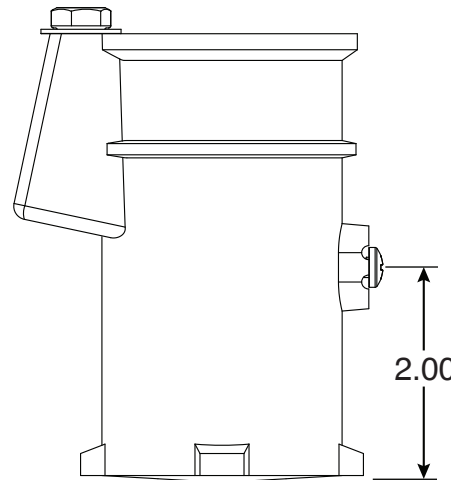

# 4 Inch Aluminum Perma-Socket

Part No.  
PS-4019-A

Parts List	
QTY	Description
1	PS-4019-A Socket Aluminum
1	PW Wedge
1	5/16" Stainless Steel Washer
1	5/16-18 x 1-1/2" SS Bolt
1	10-24 x 3/8" Brass Screw

Uses Wedge Assembly  
PW

- 4" Deep Aluminum Socket
- Accommodates 1.90" OD Tubing
- Uses PW Wedge Assembly

\*\*\*Anchors Must Drain to Prevent Corrosion\*\*\*

Page 1 of 1

Perma-Cast Co. Pueblo, CO  
www.permacastonline.com  
Call 719-544-9544