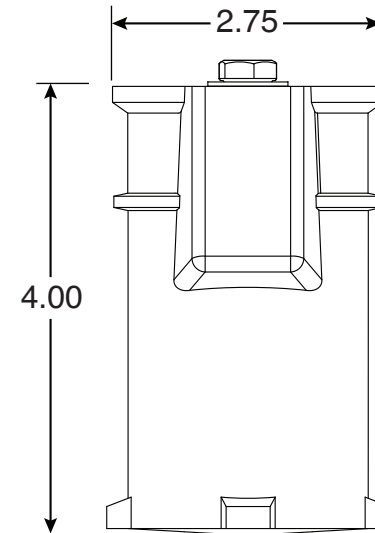

# 4 Inch Aluminum Perma-Socket

Part No.  
PS-4019-A

Parts List	
QTY	Description
1	PS-4019-A Socket Aluminum
1	PW Wedge
1	5/16" Stainless Steel Washer
1	5/16-18 x 1-1/2" SS Bolt
1	10-24 x 3/8" Brass Screw

Uses Wedge Assembly  
PW

- 4" Deep Aluminum Socket
- Accommodates 1.90" OD Tubing
- Uses PW Wedge Assembly

\*\*\*Anchors Must Drain to Prevent Corrosion\*\*\*

Page 1 of 1

Perma-Cast Co. Pueblo, CO  
www.permacastonline.com  
Call 719-544-9544