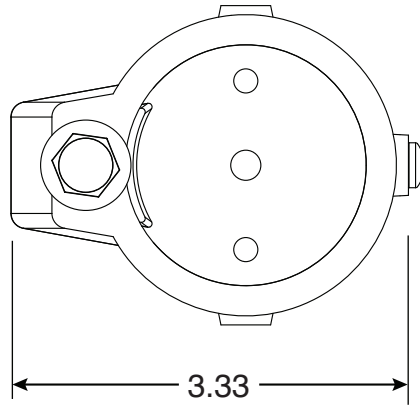

# 4 Inch Aluminum Perma-Socket

Part No.  
PS-4019-A

Parts List	
QTY	Description
1	PS-4019-A Socket Aluminum
1	PW Wedge
1	5/16" Stainless Steel Washer
1	5/16-18 x 1-1/2" SS Bolt
1	10-24 x 3/8" Brass Screw

Uses Wedge Assembly  
PW

- 4" Deep Aluminum Socket
- Accommodates 1.90" OD Tubing
- Uses PW Wedge Assembly

\*\*\*Anchors Must Drain to Prevent Corrosion\*\*\*

Page 1 of 1

Perma-Cast Co. Pueblo, CO  
www.permacastonline.com  
Call 719-544-9544