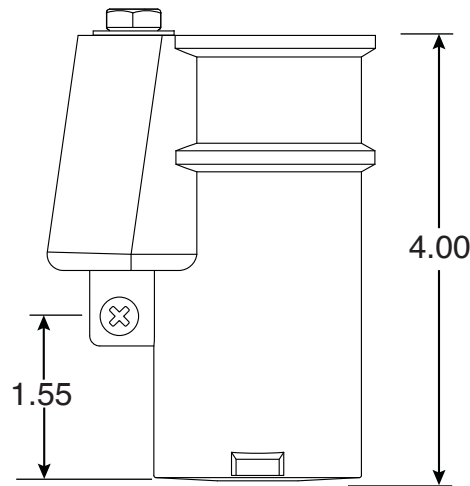

4 Inch Bronze Socket

Part No.
PS-4016-BC

Parts List	
QTY	Description
1	PS-4016-BC Socket Bronze
1	PW-16 Wedge
1	5/16" Stainless Steel Washer
1	5/16-18 x 1-3/4" SS Bolt
1	10-24 x 3/8" Brass Screw

Uses Wedge Assembly
PW-16

- 4" Deep Socket
- Accommodates 1.625" OD Tubing
- Uses PW-16 Wedge
- Includes Wedge, Washer, Bolt and Bonding Screw
- Anchors Must Drain to Prevent Corrosion

Page 1 of 1

Perma-Cast Co. Pueblo, CO
www.permacastonline.com
Call 800-748-2770