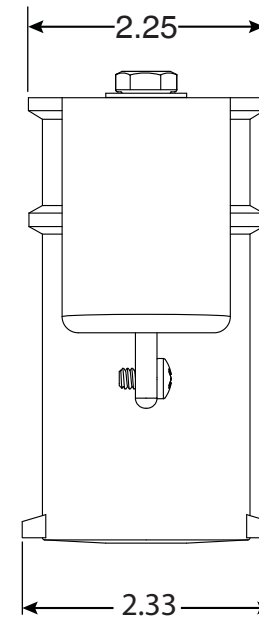

4 Inch Bronze Socket

Part No.
PS-4016-BC

Parts List	
QTY	Description
1	PS-4016-BC Socket Bronze
1	PW-16 Wedge
1	5/16" Stainless Steel Washer
1	5/16-18 x 1-3/4" SS Bolt
1	10-24 x 3/8" Brass Screw

Uses Wedge Assembly
PW-16

- 4" Deep Socket
- Accommodates 1.625" OD Tubing
- Uses PW-16 Wedge
- Includes Wedge, Washer, Bolt and Bonding Screw
- Anchors Must Drain to Prevent Corrosion

Page 1 of 1

Perma-Cast Co. Pueblo, CO
www.permacastonline.com
Call 800-748-2770