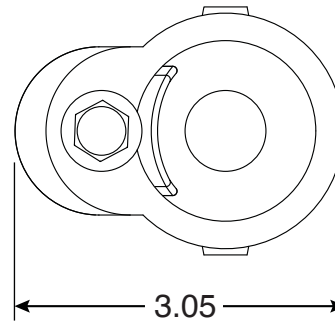

4 Inch Bronze Socket

Part No.
PS-4016-BC

Parts List	
QTY	Description
1	PS-4016-BC Socket Bronze
1	PW-16 Wedge
1	5/16" Stainless Steel Washer
1	5/16-18 x 1-3/4" SS Bolt
1	10-24 x 3/8" Brass Screw

Uses Wedge Assembly
PW-16

- 4" Deep Socket
- Accommodates 1.625" OD Tubing
- Uses PW-16 Wedge
- Includes Wedge, Washer, Bolt and Bonding Screw
- Anchors Must Drain to Prevent Corrosion

Page 1 of 1

Perma-Cast Co. Pueblo, CO
www.permacastonline.com
Call 800-748-2770