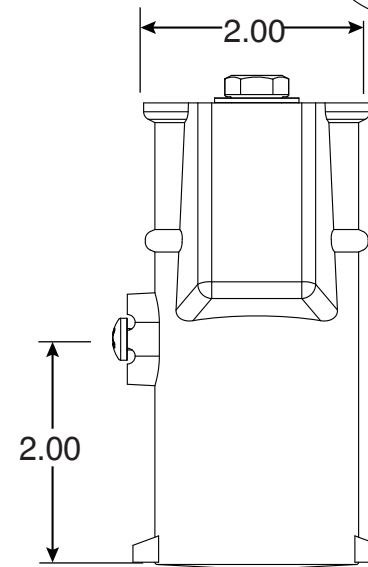

4 Inch Bronze Perma-Socket

Part No.
PS-4015-B

Parts List	
QTY	Description
1	PS-4015-B Socket Bronze
1	PW Wedge
1	5/16" Stainless Steel Washer
1	5/16-18 x 1-1/2" SS Bolt
1	10-24 x 3/8" Brass Screw

Uses Wedge Assembly
PW

- 4" Deep Bronze Socket
- Accommodates 1.50" OD Tubing
- Uses PW Wedge Assembly
- Limited Lifetime Warranty

Anchors Must Drain to Prevent Corrosion