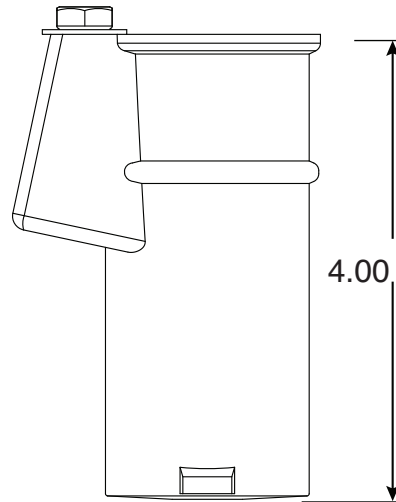

4 Inch Bronze Perma-Socket

Part No.
PS-4015-B

Parts List	
QTY	Description
1	PS-4015-B Socket Bronze
1	PW Wedge
1	5/16" Stainless Steel Washer
1	5/16-18 x 1-1/2" SS Bolt
1	10-24 x 3/8" Brass Screw

Uses Wedge Assembly
PW

- 4" Deep Bronze Socket
- Accommodates 1.50" OD Tubing
- Uses PW Wedge Assembly
- Limited Lifetime Warranty

Anchors Must Drain to Prevent Corrosion