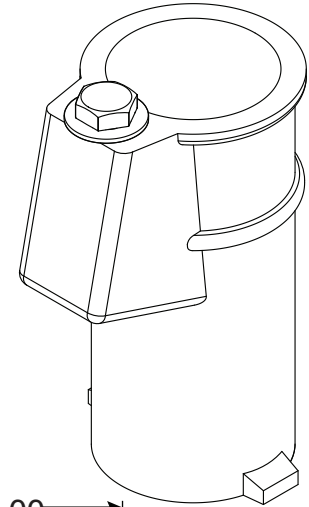

4 Inch Bronze Perma-Socket

Part No.
PS-4015-B

Parts List	
QTY	Description
1	PS-4015-B Socket Bronze
1	PW Wedge
1	5/16" Stainless Steel Washer
1	5/16-18 x 1-1/2" SS Bolt
1	10-24 x 3/8" Brass Screw

Uses Wedge Assembly
PW

- 4" Deep Bronze Socket
- Accommodates 1.50" OD Tubing
- Uses PW Wedge Assembly
- Limited Lifetime Warranty

Anchors Must Drain to Prevent Corrosion