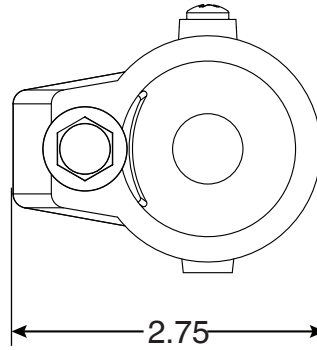

4 Inch Bronze Perma-Socket

Part No.
PS-4015-B

Parts List	
QTY	Description
1	PS-4015-B Socket Bronze
1	PW Wedge
1	5/16" Stainless Steel Washer
1	5/16-18 x 1-1/2" SS Bolt
1	10-24 x 3/8" Brass Screw

Uses Wedge Assembly
PW

- 4" Deep Bronze Socket
- Accommodates 1.50" OD Tubing
- Uses PW Wedge Assembly
- Limited Lifetime Warranty

Anchors Must Drain to Prevent Corrosion