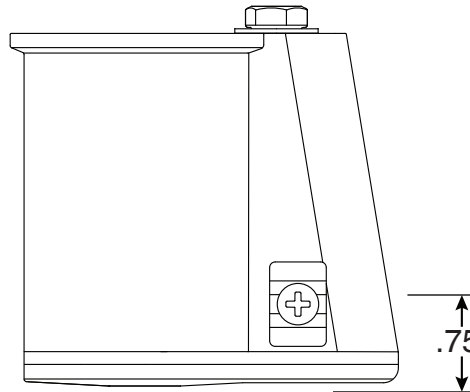

# 3 Inch Bronze West Coast Special Socket

Part No.  
PS-3019-WB

Parts List	
QTY	Description
1	PS-3019-WB Socket Bronze
1	PW-WB Wedge
1	5/16" Stainless Steel Washer
1	5/16-18 x 1-3/4" SS Bolt
1	10-24 x 3/8" Brass Screw

Uses Wedge Assembly  
**PW-WB**

- 3" Deep Bronze Socket
- Accommodates 1.90" OD Tubing
- Uses PW-WB Wedge Assembly
- Limited Lifetime Warranty

\*\*\*Anchors Must Drain to Prevent Corrosion\*\*\*