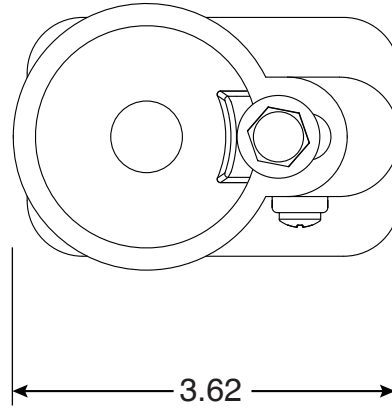

# 3 Inch Bronze West Coast Special Socket

Part No.  
PS-3019-WB

Parts List	
QTY	Description
1	PS-3019-WB Socket Bronze
1	PW-WB Wedge
1	5/16" Stainless Steel Washer
1	5/16-18 x 1-3/4" SS Bolt
1	10-24 x 3/8" Brass Screw

Uses Wedge Assembly  
**PW-WB**

- 3" Deep Bronze Socket
- Accommodates 1.90" OD Tubing
- Uses PW-WB Wedge Assembly
- Limited Lifetime Warranty

\*\*\*Anchors Must Drain to Prevent Corrosion\*\*\*