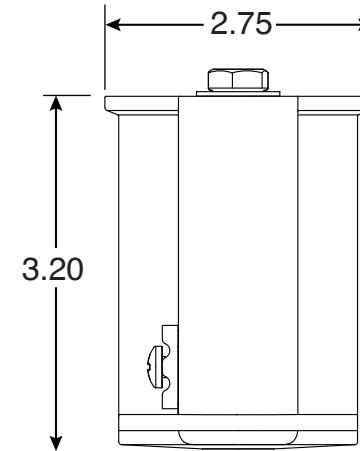

# 3 Inch Bronze West Coast Special Socket

Part No.  
PS-3019-WB

Parts List	
QTY	Description
1	PS-3019-WB Socket Bronze
1	PW-WB Wedge
1	5/16" Stainless Steel Washer
1	5/16-18 x 1-3/4" SS Bolt
1	10-24 x 3/8" Brass Screw

Uses Wedge Assembly  
**PW-WB**

- 3" Deep Bronze Socket
- Accommodates 1.90" OD Tubing
- Uses PW-WB Wedge Assembly
- Limited Lifetime Warranty

\*\*\*Anchors Must Drain to Prevent Corrosion\*\*\*