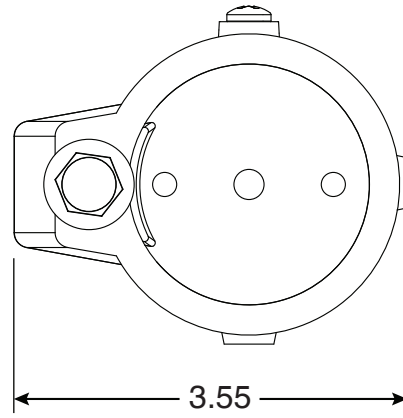

3 Inch Bronze Perma-Socket

Part No.
PS-3019-B

Parts List	
QTY	Description
1	PS-3019-B Socket Bronze
1	PW Wedge
1	5/16" Stainless Steel Washer
1	5/16-18 x 1-1/2" SS Bolt
1	10-24 x 3/8" Brass Screw

Uses Wedge Assembly
PW

- 3" Deep Bronze Socket
- Accommodates 1.90" OD Tubing
- Uses PW Wedge Assembly
- Limited Lifetime Warranty

Anchors Must Drain to Prevent Corrosion