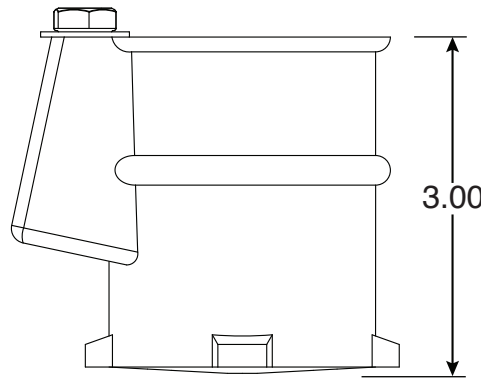

3 Inch Bronze Perma-Socket

Part No.
PS-3019-B

Parts List	
QTY	Description
1	PS-3019-B Socket Bronze
1	PW Wedge
1	5/16" Stainless Steel Washer
1	5/16-18 x 1-1/2" SS Bolt
1	10-24 x 3/8" Brass Screw

Uses Wedge Assembly
PW

- 3" Deep Bronze Socket
- Accommodates 1.90" OD Tubing
- Uses PW Wedge Assembly
- Limited Lifetime Warranty

Anchors Must Drain to Prevent Corrosion