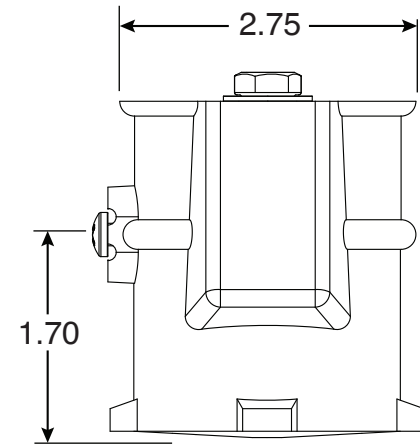

3 Inch Bronze Perma-Socket

Part No.
PS-3019-B

Parts List	
QTY	Description
1	PS-3019-B Socket Bronze
1	PW Wedge
1	5/16" Stainless Steel Washer
1	5/16-18 x 1-1/2" SS Bolt
1	10-24 x 3/8" Brass Screw

Uses Wedge Assembly
PW

- 3" Deep Bronze Socket
- Accommodates 1.90" OD Tubing
- Uses PW Wedge Assembly
- Limited Lifetime Warranty

Anchors Must Drain to Prevent Corrosion