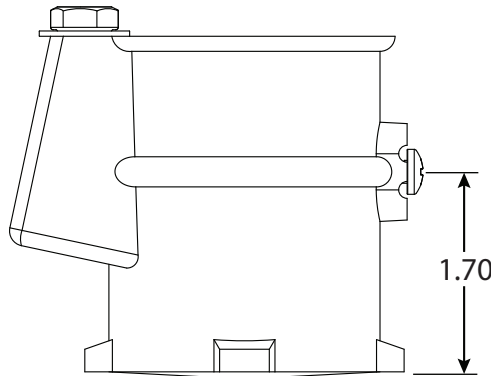

3 Inch Aluminum Perma-Socket

Part No.
PS-3019-A

Parts List	
QTY	Description
1	PS-3019-A Socket Aluminum
1	PW Wedge
1	5/16" Stainless Steel Washer
1	5/16-18 x 1-1/2" SS Bolt
1	10-24 x 3/8" Brass Screw

Uses Wedge Assembly
PW

Page 1 of 1

- 3" Deep Aluminum Socket
- Accommodates 1.90" OD Tubing
- Uses PW Wedge Assembly

Anchors Must Drain to Prevent Corrosion