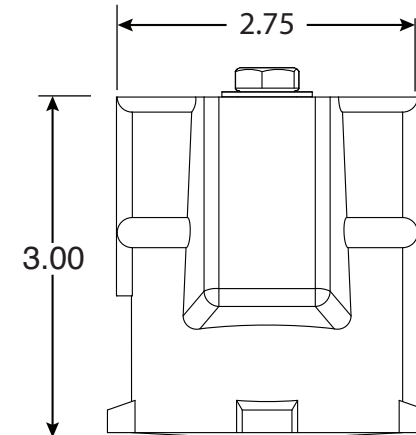

3 Inch Aluminum Perma-Socket

Part No.
PS-3019-A

Parts List	
QTY	Description
1	PS-3019-A Socket Aluminum
1	PW Wedge
1	5/16" Stainless Steel Washer
1	5/16-18 x 1-1/2" SS Bolt
1	10-24 x 3/8" Brass Screw

Uses Wedge Assembly
PW

Page 1 of 1

- 3" Deep Aluminum Socket
- Accommodates 1.90" OD Tubing
- Uses PW Wedge Assembly

Anchors Must Drain to Prevent Corrosion