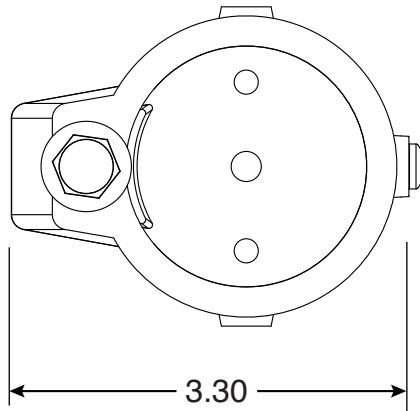

3 Inch Aluminum Perma-Socket

Part No.
PS-3019-A

Parts List	
QTY	Description
1	PS-3019-A Socket Aluminum
1	PW Wedge
1	5/16" Stainless Steel Washer
1	5/16-18 x 1-1/2" SS Bolt
1	10-24 x 3/8" Brass Screw

Uses Wedge Assembly
PW

Page 1 of 1

- 3" Deep Aluminum Socket
- Accommodates 1.90" OD Tubing
- Uses PW Wedge Assembly

Anchors Must Drain to Prevent Corrosion