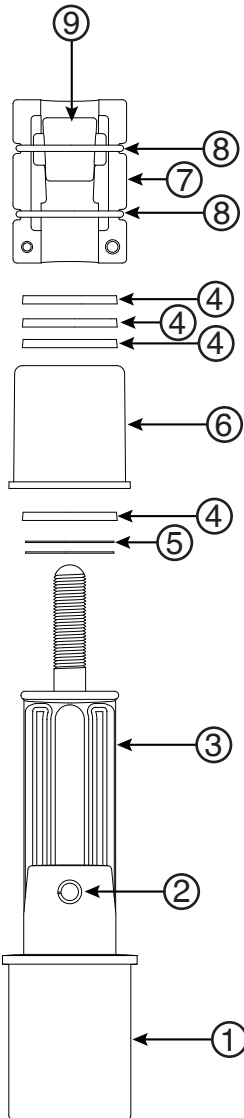

# Johnny Hinge - Ladder Hinge

Part No.  
JH-0019-BC

Parts List		
Part #	QTY	Description
1	1	Bronze Hinge Body
3	1	Bronze Hinge Arm
6	1	Bronze Hinge End Cap
7	2	Aluminum Pipe Clamp
9	1	Bronze Pipe Insert Nut
8	2	O-ring
2	1	Rollpin
5	1	Nylon Washer
4	4	Rubber Washer

- Corrosion Resistant Bronze
- Accommodates 1.9" Rails
- Mounts into all standard anchor sockets

Page 1 of 1

Perma-Cast Co. Pueblo, CO  
www.permacastonline.com  
Call 719-544-9544