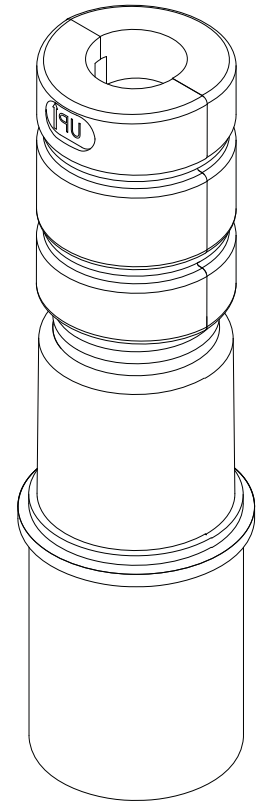

# Johnny Hinge - Ladder Hinge

Part No.  
JH-0019-BC

Parts List		
Part #	QTY	Description
1	1	Bronze Hinge Body
3	1	Bronze Hinge Arm
6	1	Bronze Hinge End Cap
7	2	Aluminum Pipe Clamp
9	1	Bronze Pipe Insert Nut
8	2	O-ring
2	1	Rollpin
5	1	Nylon Washer
4	4	Rubber Washer

- Corrosion Resistant Bronze
- Accommodates 1.9" Rails
- Mounts into all standard anchor sockets

Page 1 of 1

Perma-Cast Co. Pueblo, CO  
www.permacastonline.com  
Call 719-544-9544