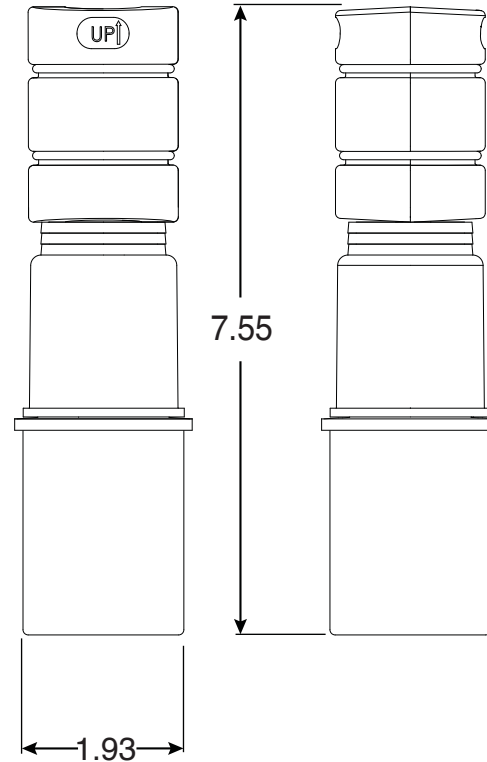

# Johnny Hinge - Ladder Hinge

Part No.  
JH-0019-BC

Parts List		
Part #	QTY	Description
1	1	Bronze Hinge Body
3	1	Bronze Hinge Arm
6	1	Bronze Hinge End Cap
7	2	Aluminum Pipe Clamp
9	1	Bronze Pipe Insert Nut
8	2	O-ring
2	1	Rollpin
5	1	Nylon Washer
4	4	Rubber Washer

- Corrosion Resistant Bronze
- Accommodates 1.9" Rails
- Mounts into all standard anchor sockets

Page 1 of 1

Perma-Cast Co. Pueblo, CO  
www.permacastonline.com  
Call 719-544-9544