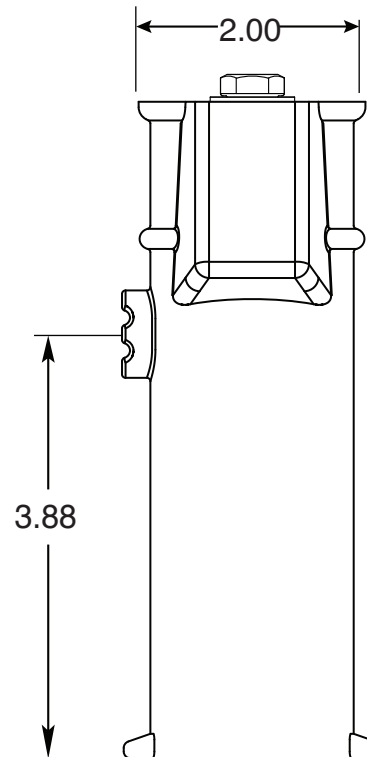

# 6 Inch Bronze Perma-Socket

Part No.  
PS-6015-B

Parts List	
QTY	Description
1	PS-6015-B Socket Bronze
1	PW Wedge
1	5/16" Stainless Steel Washer
1	5/16-18 x 1-1/2" SS Bolt
1	10-24 x 3/8" Brass Screw

Uses Wedge Assembly  
PW

- 6" Deep Socket
- Accommodates 1.50" OD Tubing
- Uses PW Wedges
- Includes Wedge, Washer, Bolt and Bonding Screw

• Anchors Must Drain to Prevent Corrosion