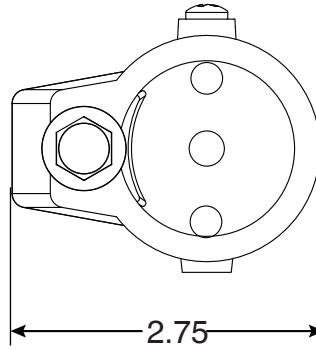

# 6 Inch Bronze Perma-Socket

Part No.  
PS-6015-B

Parts List	
QTY	Description
1	PS-6015-B Socket Bronze
1	PW Wedge
1	5/16" Stainless Steel Washer
1	5/16-18 x 1-1/2" SS Bolt
1	10-24 x 3/8" Brass Screw

Uses Wedge Assembly  
PW

- 6" Deep Socket
- Accommodates 1.50" OD Tubing
- Uses PW Wedges
- Includes Wedge, Washer, Bolt and Bonding Screw

• Anchors Must Drain to Prevent Corrosion