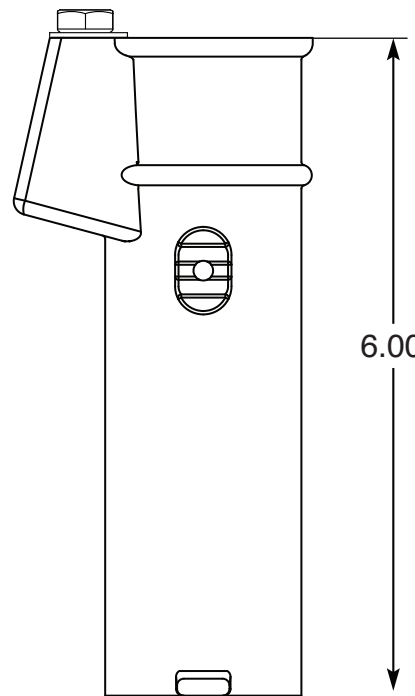

# 6 Inch Bronze Perma-Socket

Part No.  
PS-6015-B

Parts List	
QTY	Description
1	PS-6015-B Socket Bronze
1	PW Wedge
1	5/16" Stainless Steel Washer
1	5/16-18 x 1-1/2" SS Bolt
1	10-24 x 3/8" Brass Screw

Uses Wedge Assembly  
PW

- 6" Deep Socket
- Accommodates 1.50" OD Tubing
- Uses PW Wedges
- Includes Wedge, Washer, Bolt and Bonding Screw

• Anchors Must Drain to Prevent Corrosion